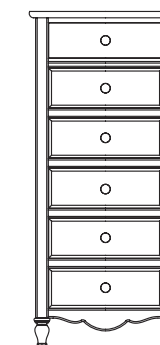

890-030W VERTICAL MIRROR
W38 D2 H38 (97 x 5 x 97cm)
Use with 271 Dresser.
Mirror Supports included.
Pages: 4/5, 6/7, 10/11, 14/15

890-271W DRESSER
W58 D19 H35 (147 x 48 x 89cm)
Seven drawers.
Pages: 4/5, 6/7, 10/11, 14/15

890-040W BUREAU MIRROR
W32 D3 H32 (81 x 8 x 81cm)
Use with 291 Bureau Dresser.
Mirror Supports included.
Pages: 2/3, 8/9, 12/13

890-291W BUREAU DRESSER
W50 D19 H45 (127 x 48 x 114cm)
Nine drawers.
Pages: 2/3, 8/9, 12/13

890-110W BOOKCASE
W30 D13 H60 (76 x 33 x 152cm)
Two fixed shelves,
three adjustable shelves,
Top opening:
W26 1/2 D11 1/4 H27 1/2 (67 x 29 x 70cm)
Bottom opening:
W26 1/2 D11 1/4 H22 (67 x 29 x 56cm)
Pages: 6/7, 10/11

890-121W ENTERTAINMENT MEDIA CABINET
W40 D20 H28 (102 x 51 x 71cm)
Two drawers, two adjustable shelves,
Opening:
W16 1/2 D18 H12 (42 x 46 x 30cm)
Pages: 4/5, 6/7

890-151W DRAWER CHEST
W36 D19 H50 (91 x 48 x 127cm)
Five drawers.
Pages: 8/9