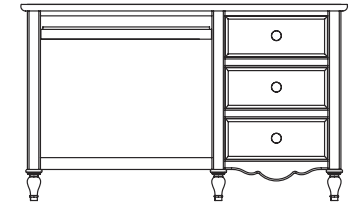

890-545W HUTCH
W48 D12 H45 (122 x 30 x 114cm)
RSF - Two fixed shelves,
RSF openings:
Top:
W16 D10 1/2 H9 1/4 (41 x 27 x 23cm)
Middle:
W16 D10 1/2 H9 (41 x 27 x 23cm)
Bottom:
W16 D10 1/2 H9 1/2 (41 x 27 x 24cm)
LSF - One adjustable shelf,
LSF opening:
W26 D10 1/2 H28 (66 x 27 x 71cm)
Top fixed shelf:
W46 1/2 D10 1/2 H12 1/2 (118 x 27 x 32cm)
Pages: 2/3, 12/13, 14/15

890-345W DESK
W50 D24 H30 (127 x 61 x 76cm)
Three drawers, one pullout tray,
Tray opening:
W26 D14 H2 1/4 (66 x 36 x 8cm)
Pages: 2/3, 12/13, 14/15