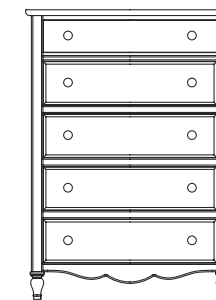

890-030W VERTICAL MIRROR
W38 D2 H38 (97 x 5 x 97cm)
Use with 271 Dresser.
Mirror Supports included.
Pages: 4/5, 6/7, 10/11, 14/15

890-271W DRESSER
W58 D19 H35 (147 x 48 x 89cm)
Seven drawers.
Pages: 4/5, 6/7, 10/11, 14/15

890-040W BUREAU MIRROR
W32 D3 H32 (81 x 8 x 81cm)
Use with 291 Bureau Dresser.
Mirror Supports included.
Pages: 2/3, 8/9, 12/13

890-291W BUREAU DRESSER
W50 D19 H45 (127 x 48 x 114cm)
Nine drawers.
Pages: 2/3, 8/9, 12/13

890-110W BOOKCASE
W30 D13 H60 (76 x 33 x 152cm)
Two fixed shelves,
three adjustable shelves,
Top opening:
W26 1/2 D11 1/4 H27 1/2 (67 x 29 x 70cm)
Bottom opening:
W26 1/2 D11 1/4 H22 (67 x 29 x 56cm)
Pages: 6/7, 10/11

890-121W ENTERTAINMENT MEDIA CABINET
W40 D20 H28 (102 x 51 x 71cm)
Two drawers, two adjustable shelves,
Opening:
W16 1/2 D18 H12 (42 x 46 x 30cm)
Pages: 4/5, 6/7

890-151W DRAWER CHEST
W36 D19 H50 (91 x 48 x 127cm)
Five drawers.
Pages: 8/9