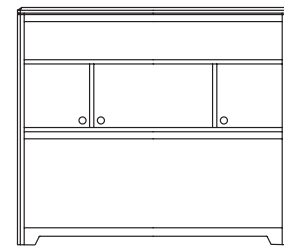

876-545
HUTCH
W48 D12 H42 (122 x 30 x 107cm)
Use with -345 Desk, 2 Shelves, 2 Center Uprights, Top Opening:
W45 D11 H6.75 (114 x 28 x 17cm),
2nd Shelf Outside:
W11.5 D11 H11 (29 x 28 x 28cm),
Center: W21 D11 H11 (53 x 28 x 28cm)
Pages: 4/5, 6