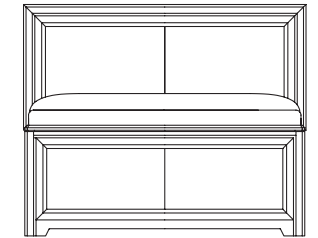

876-940
4/6 PANEL HEADBOARD
W56 D2 H46 (142 x 5 x 117cm)
Bored for Frame, Lock 2 Rail Heights, Use with -941 Footboard.

876-941
4/6 PANEL FOOTBOARD
W56 D1 H22 (142 x 3 x 56cm)
Lock 2 Rail Heights, Use with -940 Headboard, Accommodates -909 Dual Function Storage Unit or -910 Storage Drawer Box, Suggested Rails: -094 Rails.

876-094
4/6 WOOD RAILS W/SLATS
W76 D2 H5 (193 x 5 x 13cm)
Use with -940/941 Bed.