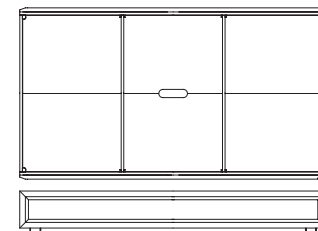

876-909
DUAL FUNCTION UNDERBED STORAGE - RTA
W75 D42 H10 (191 x 107 x 25cm)
Use with -930/931 or -940/941 Beds, -976R or -986R Bunk Beds.
Pages: 12/13