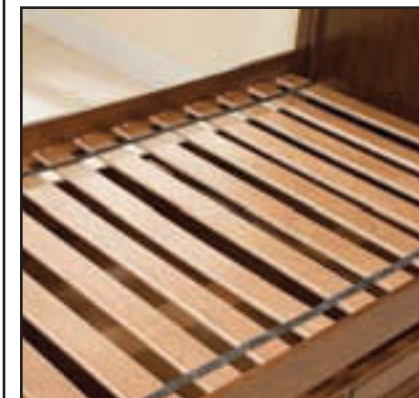

Slat roll mattress support systems providing mattress support without the need for a box spring or a bunkie board, come standard with bunk beds, loft beds and platform beds. Each slat fastens with a screw providing additional strength and structural integrity to the beds.