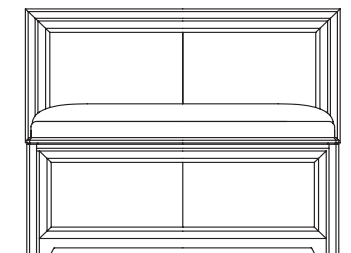

876-950
5/0 PANEL HEADBOARD
W63 D2 H46 (160 x 5 x 117cm)
Bored for Frame, Lock 2 Rail Heights,
Use with -951 Footboard.
Pages: 8/9

876-951
5/0 PANEL FOOTBOARD
W63 D1 H22 (160 x 4 x 56cm)
Lock 2 Rail Heights, Accommodates -915 Storage Drawer Box, Suggested Rails: -097 Rails.
Pages: 8/9

876-097
5/0 WOOD RAILS W/SLATS
W82 D2 H5 (208 x 5 x 13cm)
Use with -950/951 Bed.
Pages: 8/9