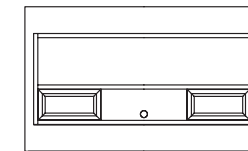

876-924
4/6 PLATFORM STORAGE BED - RTA
W79 D56 H16 (201 x 142 x 41cm)
3 Drawers, Includes Slat Pack.
Pages: 2/3

876-033
3/3 BRIDGE
W50 D8 H28 (127 x 20 x 71cm)
Top Opening: W38 D7 H7 (97 x 18 x 18cm)
2 Sliding Doors with Open Compartments,
Center: W16 D7 H6 (41 x 18 x 15cm)
Outside: W11 H7 D6 (28 x 18 x 15cm)
Use with -930 Headboard & -150 Piers.
Pages: 4/5