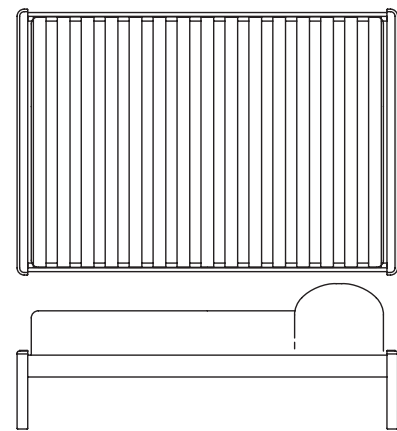

917-923R
3/3 PLATFORM BED W/SLAT PACK
 W41 D81 H17
 (104 x 206 x 43cm)

Consists of:

- 923 (2) 3/3 PLATFORM BED ENDS
 W41 D2 H17
 (104 x 5 x 43cm)
- 023 WOOD RAILS W/ SLAT PACK 3/3
 W76 D2 H5
 (193 x 5 x 13cm)

page: 10

917-935
3/3 STORAGE HEADBOARD
 W45 D17 H54
 (114 x 43 x 137cm)
 2 Fixed shelves, 2 adjustable shelves.
 Open shelf area:
 W20 D16 H20 (51 x 41 x 51cm)
 RSF: Cork board panel, 3 drawers.
 LSF: 1 door with one shelf behind.
 Finished on all 4 sides.
 Bored for frame.
 pages: Cover, 4/5, 10

917-945
4/6 STORAGE HEADBOARD
 W60 D17 H54
 (152 x 43 x 137cm)
 2 Fixed shelves, 2 adjustable shelves.
 Open shelf area:
 W27 D16 H20 (69 x 41 x 51cm)
 RSF: Cork board panel, 3 drawers.
 LSF: 1 door with one shelf behind.
 Finished on all 4 sides.
 Bored for frame.
 pages: 8/9

917-023
WOOD RAILS W/ SLAT PACK 3/3
 W76 D2 H5 (193 x 5 x 13cm)
 pages: Cover, 2/3, 4/5, 6/7, 10

917-024
WOOD RAILS W/ SLAT PACK 4/6
 W76 D2 H5 (193 x 5 x 13cm)
 pages: 8/9

917-924R
4/6 PLATFORM BED W/SLAT PACK
 W56 D81 H17
 (142 x 206 x 43cm)