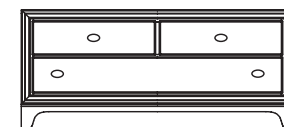

917-241 FOOTBOARD DRESSER
W56 D18 H25 (142 x 46 x 64cm)
4 drawers.
Optional: Will attach to 4/6 bed rails.
pages: 8/9