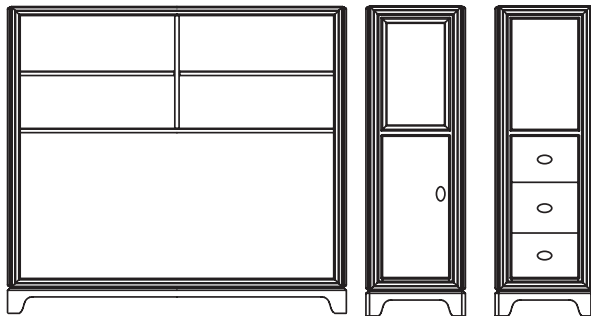

917-923R
3/3 PLATFORM BED W/SLAT PACK
 W41 D81 H17
 (104 x 206 x 43cm)

Consists of:

- 923 (2) 3/3 PLATFORM BED ENDS
 W41 D2 H17
 (104 x 5 x 43cm)
- 023 WOOD RAILS W/ SLAT PACK 3/3
 W76 D2 H5
 (193 x 5 x 13cm)

page: 10

917-935
3/3 STORAGE HEADBOARD
 W45 D17 H54
 (114 x 43 x 137cm)
 2 Fixed shelves, 2 adjustable shelves.
 Open shelf area:
 W20 D16 H20 (51 x 41 x 51cm)
 RSF: Cork board panel, 3 drawers.
 LSF: 1 door with one shelf behind.
 Finished on all 4 sides.
 Bored for frame.
 pages: Cover, 4/5, 10

917-945
4/6 STORAGE HEADBOARD
 W60 D17 H54
 (152 x 43 x 137cm)
 2 Fixed shelves, 2 adjustable shelves.
 Open shelf area:
 W27 D16 H20 (69 x 41 x 51cm)
 RSF: Cork board panel, 3 drawers.
 LSF: 1 door with one shelf behind.
 Finished on all 4 sides.
 Bored for frame.
 pages: 8/9