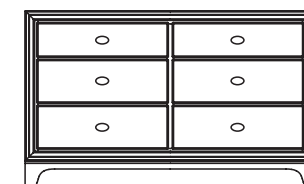

917-261 DRAWER DRESSER
W56 D18 H34 (142 x 46 x 86cm)
6 drawers.
pages: 8/9