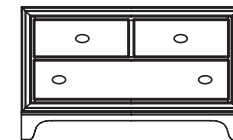

917-221 FOOTBOARD DRESSER
W41 D18 H25 (104 x 46 x 64cm)
2 drawers.
Optional: Will attach to 3/3 bed rails.
pages: 6/7, 10