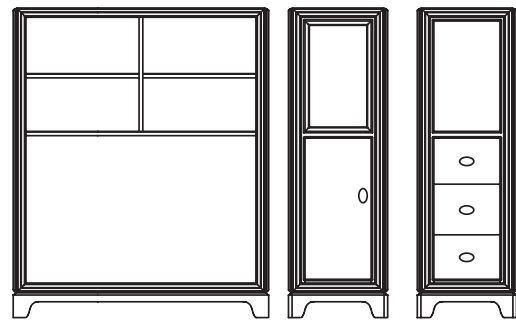

917-923R
3/3 PLATFORM BED W/SLAT PACK
 W41 D81 H17
 (104 x 206 x 43cm)

Consists of:

- 923 (2) 3/3 PLATFORM BED ENDS
 W41 D2 H17
 (104 x 5 x 43cm)
- 023 WOOD RAILS W/ SLAT PACK 3/3
 W76 D2 H5
 (193 x 5 x 13cm)

page: 10

917-935
3/3 STORAGE HEADBOARD
 W45 D17 H54
 (114 x 43 x 137cm)
 2 Fixed shelves, 2 adjustable shelves.
 Open shelf area:
 W20 D16 H20 (51 x 41 x 51cm)
 RSF: Cork board panel, 3 drawers.
 LSF: 1 door with one shelf behind.
 Finished on all 4 sides.
 Bored for frame.
 pages: Cover, 4/5, 10

917-945
4/6 STORAGE HEADBOARD
 W60 D17 H54
 (152 x 43 x 137cm)
 2 Fixed shelves, 2 adjustable shelves.
 Open shelf area:
 W27 D16 H20 (69 x 41 x 51cm)
 RSF: Cork board panel, 3 drawers.
 LSF: 1 door with one shelf behind.
 Finished on all 4 sides.
 Bored for frame.
 pages: 8/9