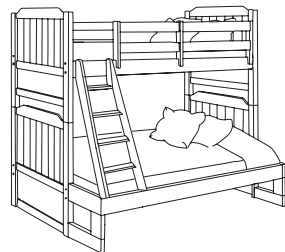

Mattress Support System

Use with 4/6 or 5/0 beds

-976R Bunk Bed Complete

Overall:
W80 D42 H70 (203 x 107 x 178 cm)
Overall with ladder:
W80 D61 H70 (203 x 155 x 178 cm)

Beds and rails can be ordered separately as Twin Bed only, Accommodates 909.