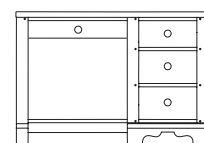

-345 Drawer Desk
W44 D18 H30 (112 x 46 x 76 cm)
Dual function knee drawer/ keyboard droplid shelf, three storage drawers, 4" top extension for additional depth.
Use with 544.