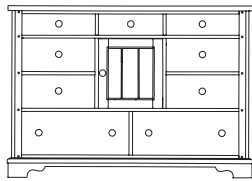

-909 Dual Function Underbed Storage Unit

W75 D41 H9 (191 x 104 x 25cm)
Use with 930, 931/933, 941/943, 937/938, 947/948, 976R, 980.

-920 Drawer 3/3 Bed Box-RTA

W77 D41 H15 (195 x 104 x 37 cm)
Two drawers. Use with 937.
(requires twin bunkie board sold separately)

Possession of this catalog does not constitute authority to purchase. The enclosed information is based on the latest product information available at the time of printing. The right to discontinue items without advance notice and to make changes as to color, materials and other specifications at any time is reserved. Not responsible for typographical errors.
© 2009 Lea Industries

-412 Night Stand
W22 D16 H27 (56 x 41 x 69 cm)
One drawer, one door

-774 Chair-RTA
W18 D22 H39 (46 x 55 x 99 cm)
Wood seat

-292 Dressing Bureau

Discontinued