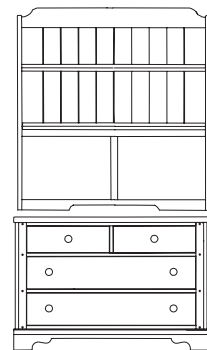

-412 Night Stand
W22 D16 H27 (56 x 41 x 69 cm)
One drawer, one door

-774 Chair-RTA
W18 D22 H39 (46 x 55 x 99 cm)
Wood seat

-292 Dressing Bureau

Discontinued

-544 Large Hutch
W44 D12 H47 (112 x 30 x 119 cm)
Cork back panel, one fixed shelf, one removable shelf, cord management opening.
Use with 231 or 345.

-231 Drawer Single Dresser
W44 D18 H30 (112 x 46 x 76 cm)
Four drawers. Use with 030 or 544.

-100 Bunching Bookcase
W18 D12 H50 (46 x 30 x 127 cm)
Lower adjustable shelf, top two shelves fixed; use with 937 or 947.