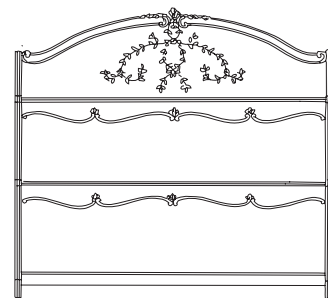

203-545 Computer Hutch
W50 D13 H46 (127 x 32 x 117 cm)
One fixed shelf, one removable shelf, cord management opening, cork back.
Use with 345 Desk.
Page: 12