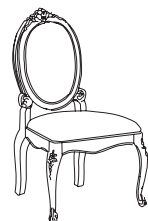

203-775N Desk Chair - RTA
W20 D22 H37 (50 x 56 x 94 cm)
Upholstered seat and back.
Pages: FC, 4/5, 12