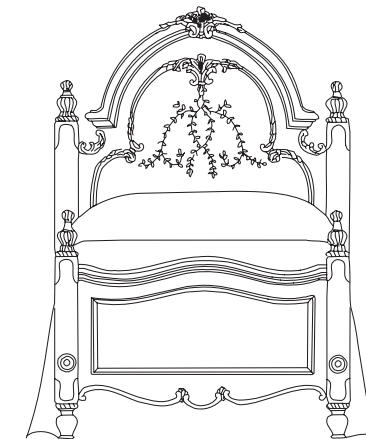

203-930 3/3 Panel Headboard
W42 D4 H55 (107 x 10 x 140 cm)
Two rail heights, bored for frame
Pages: FC, 2/3

203-932 3/3 Panel Footboard
W42 D3 H31 (107 x 8 x 79 cm)
Two rail heights; accommodates 909 Underbed Storage Unit
Suggested rails: O91 Wood Rails
Pages: FC, 2/3

203-950 4/6-5/0 Panel Headboard
W64 D4 H64 (163 x 10 x 163 cm)
One rail height, bored for frame