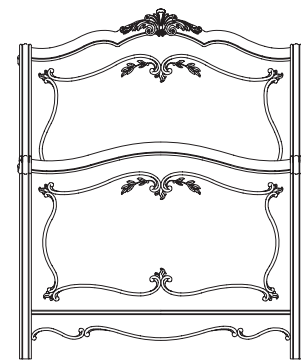

203-938R
Sleigh Bed Complete 3/3
W41 H52 (104 x 132 cm)
2 Rail Heights.
Consists of:
203-938H
Sleigh Headboard 3/3
W41 D7 H52 (104 x 18 x 132 cm)
203-938F
Sleigh Footboard 3/3
W41 D6 H30 (104 x 15 x 76 cm)
203-091
76 Wood Hook On Rails 3/3
W76 D1 H5 (193 x 3 x 13 cm)

203-948R
Sleigh Bed Complete 4/6
W57 H52 (145 x 132 cm)
2 Rail Heights.
Consists of:
203-948H
Sleigh Headboard 4/6
W57 D7 H52 (145 x 18 x 132 cm)
203-948F
Sleigh Footboard 4/6
W57 D6 H30 (142 x 15 x 76 cm)
203-094
76 Wood Hook On Rails 4/6
W76 D1 H5 (193 x 3 x 13 cm)
Pages: 8/9

203-958R
Sleigh Bed Complete 5/0
W64 H53 (163 x 135 cm)
1 Rail Height.
Consists of:
203-958H
Sleigh Headboard 5/0
W64 D7 H53 (163 x 18 x 135 cm)
203-958F
Sleigh Footboard 5/0
W64 D6 H32 (163 x 15 x 81 cm)
203-097
82 Wood Hook On Rails 5/0
W82 D1 H5 (193 x 3 x 13 cm)

203-091 76" Wood Hook-on Rails 3/3
W76 D1 H5 (193 x 3 x 13 cm)
Use with 930/932 Panel Bed or 935 Poster Bed or 938R Sleigh Bed.
Pages: FC, 2/3, 4/5

203-094 76" Wood Hook-on Rails 4/6
W76 D1 H5 (193 x 3 x 13 cm)
Use with 950/952 Panel Bed or 945 Poster Bed or 948R Sleigh Bed.

203-097 82" Wood Hook-on Rails 5/0
W82 D1 H5 (193 x 3 x 13 cm)
Use with 950/952 Panel Bed or 958R Sleigh Bed.

203-074 Metal Frame with Casters
Use with 3/3, 4/6 or 5/0 Headboards.

203-096 Deluxe Heavy Duty Frame
Use with 3/3, 4/6 or 5/0 Headboards.

203-8K1 Mattress Support System
3 Leg Center Support System
Use with Full/Queen Beds