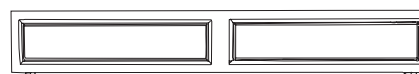

203-992 4/6-5/0 Panel Footboard
W64 D3 H31 (163 x 8 x 79 cm)
Suggested Rails: O94 rails with 4/6; O97 rails with 5/0

203-909 Dual Function Underbed Storage Unit
W76 D41 H10 (193 x 104 x 25cm)
Use with 930/932 Panel Bed, 935 or 945 Poster Bed or 938R or 948R Sleigh Bed.
Accommodates 8 mattress.
Pages: FC, 2/3, 8/9