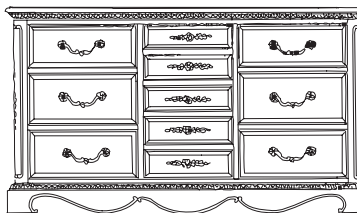

203-211 Drawer Dresser
W58 D19 H33 (147 x 48 x 84 cm)
Ten drawers.
Use with O32 or O42 Mirror.
Pages: 7, 8/9