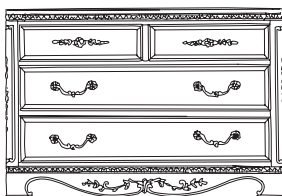

203-231 Drawer Dresser
W44 D19 H30 (112 x 48 x 76 cm)
Four drawers.
Use with O32 Mirror or 544 Hutch.
Pages: FC, 2/3, 10