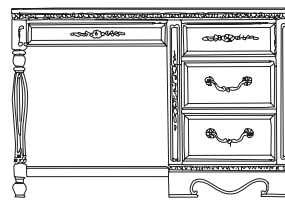

203-122
Door Chest
W40 D21 H72 (102 x 53 x 183 cm)
Two wraparound doors, one adjustable shelf, one fixed shelf, one drawer.
TV Opening: W35 1/2 D16 1/2 H32 (90 x 42 x 81 cm)

Page: 13

203-341 Student Desk
W44 D18 H30 (112 x 44 x 76 cm)
Four drawers.
Use with O62 Bureau Mirror or 544 Hutch.