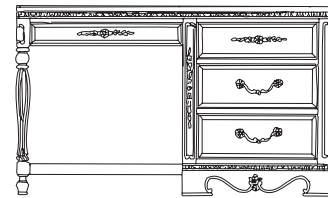

203-122
Door Chest
W40 D21 H72 (102 x 53 x 183 cm)
Two wraparound doors, one adjustable shelf, one fixed shelf, one drawer.
TV Opening: W35 1/2 D16 1/2 H32 (90 x 42 x 81 cm)

Page: 13

203-341 Student Desk
W44 D18 H30 (112 x 44 x 76 cm)
Four drawers.
Use with O62 Bureau Mirror or 544 Hutch.