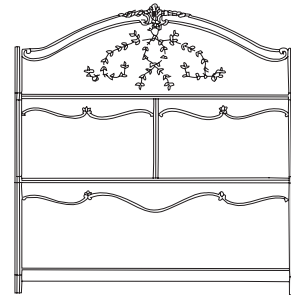

203-544 Large Hutch
W44 D13 H46 (112 x 32 x 117 cm)
Two fixed shelves, cord management opening, cork back.
Use with 231 Dresser or 341 Desk.
Pages: FC, 4/5, 12